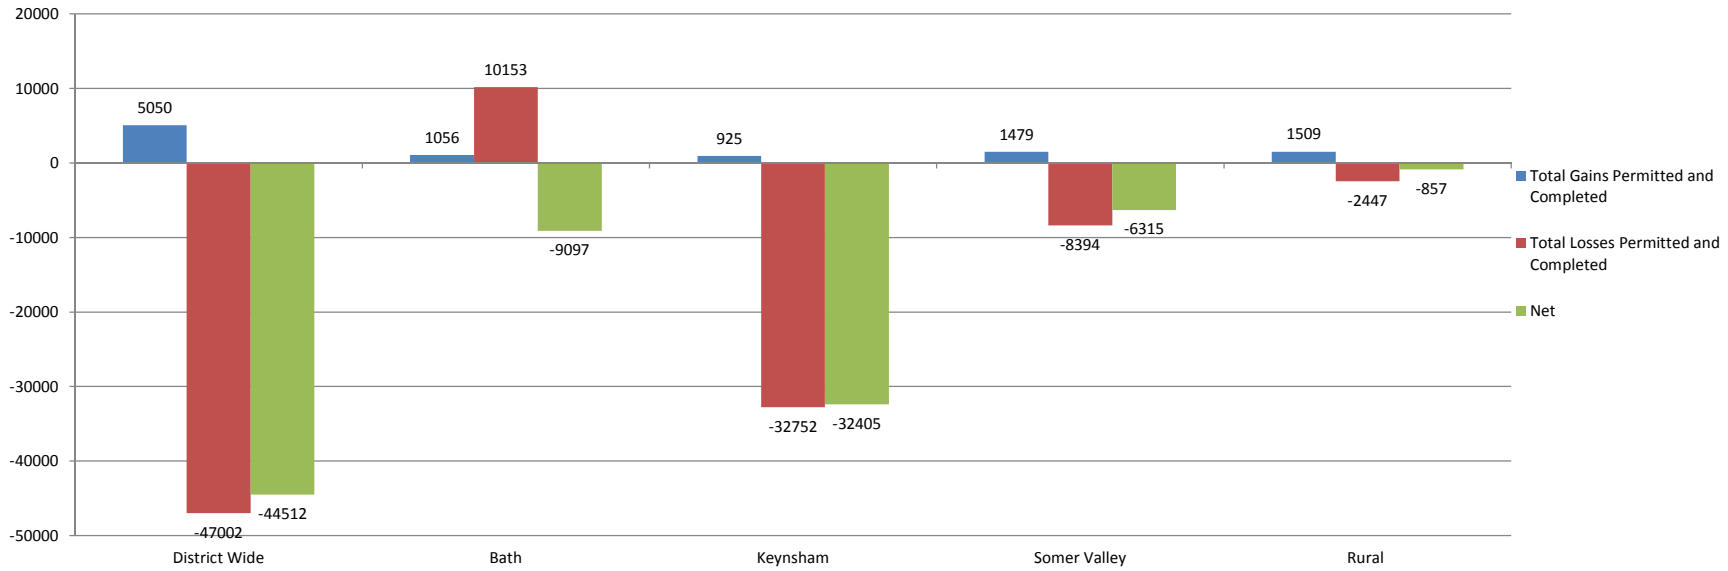

Bath and North East Somerset Council Monitoring Report Industrial Floorspace April 2018

2011-2017 Total Completed and Permitted Industrial Floorspace

Completed Gains

Completed Losses