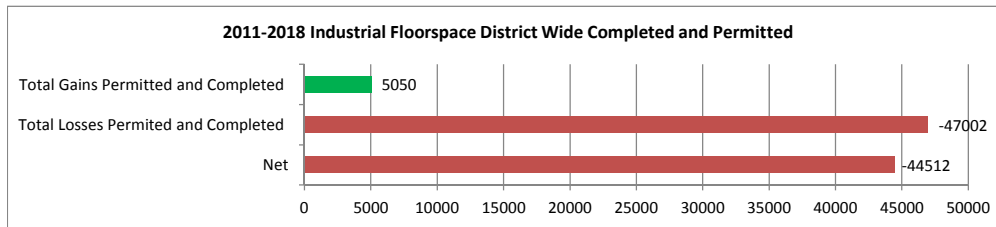

Bath and North East Somerset Council Monitoring Report Industrial Floorspace April 2018

2011-2017 Total Completed and Permitted Industrial Floorspace

Completed Gains

Completed Losses