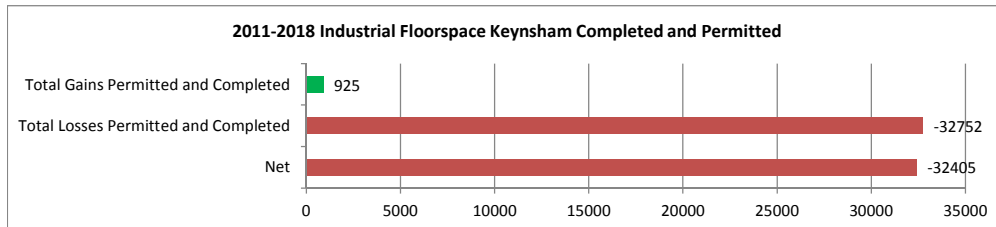

Bath and North East Somerset Council Monitoring Report Industrial Floorspace April 2018

2011-2017 Total Completed and Permitted Industrial Floorspace

Completed Gains

Completed Losses