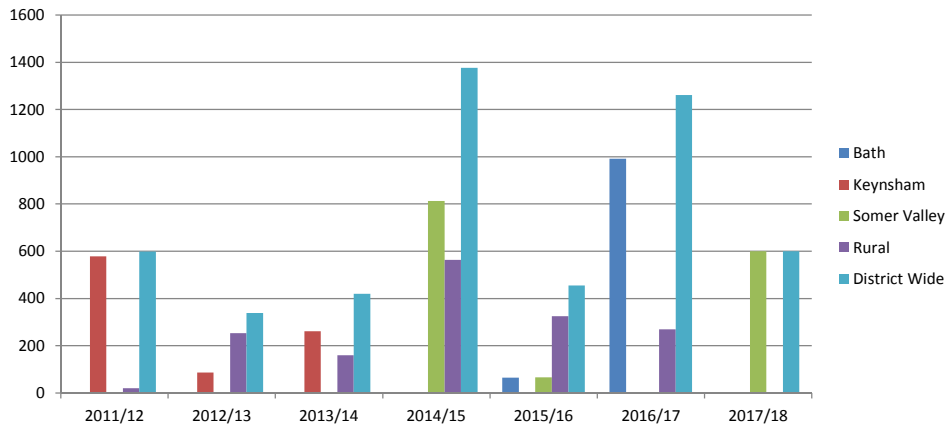

Bath and North East Somerset Council Monitoring Report Industrial Floorspace April 2018

2011-2017 Total Completed and Permitted Industrial Floorspace

Completed Gains

Completed Losses