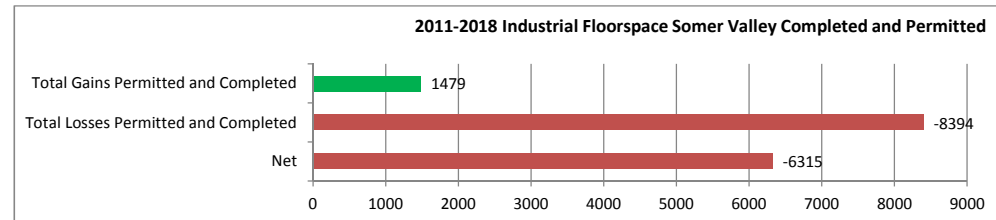

Bath and North East Somerset Council Monitoring Report Industrial Floorspace April 2018

2011-2017 Total Completed and Permitted Industrial Floorspace

Completed Gains

Completed Losses