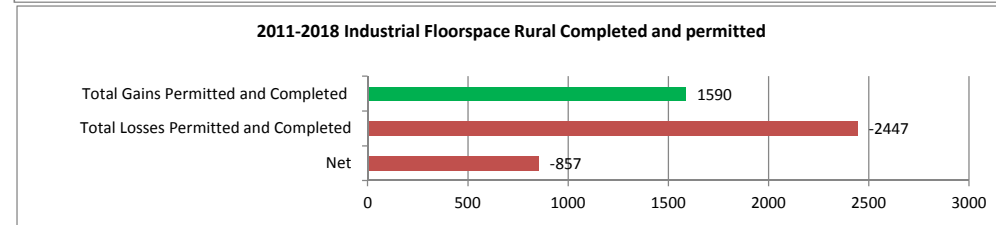

Bath and North East Somerset Council Monitoring Report Industrial Floorspace April 2018

2011-2017 Total Completed and Permitted Industrial Floorspace

Completed Gains

Completed Losses